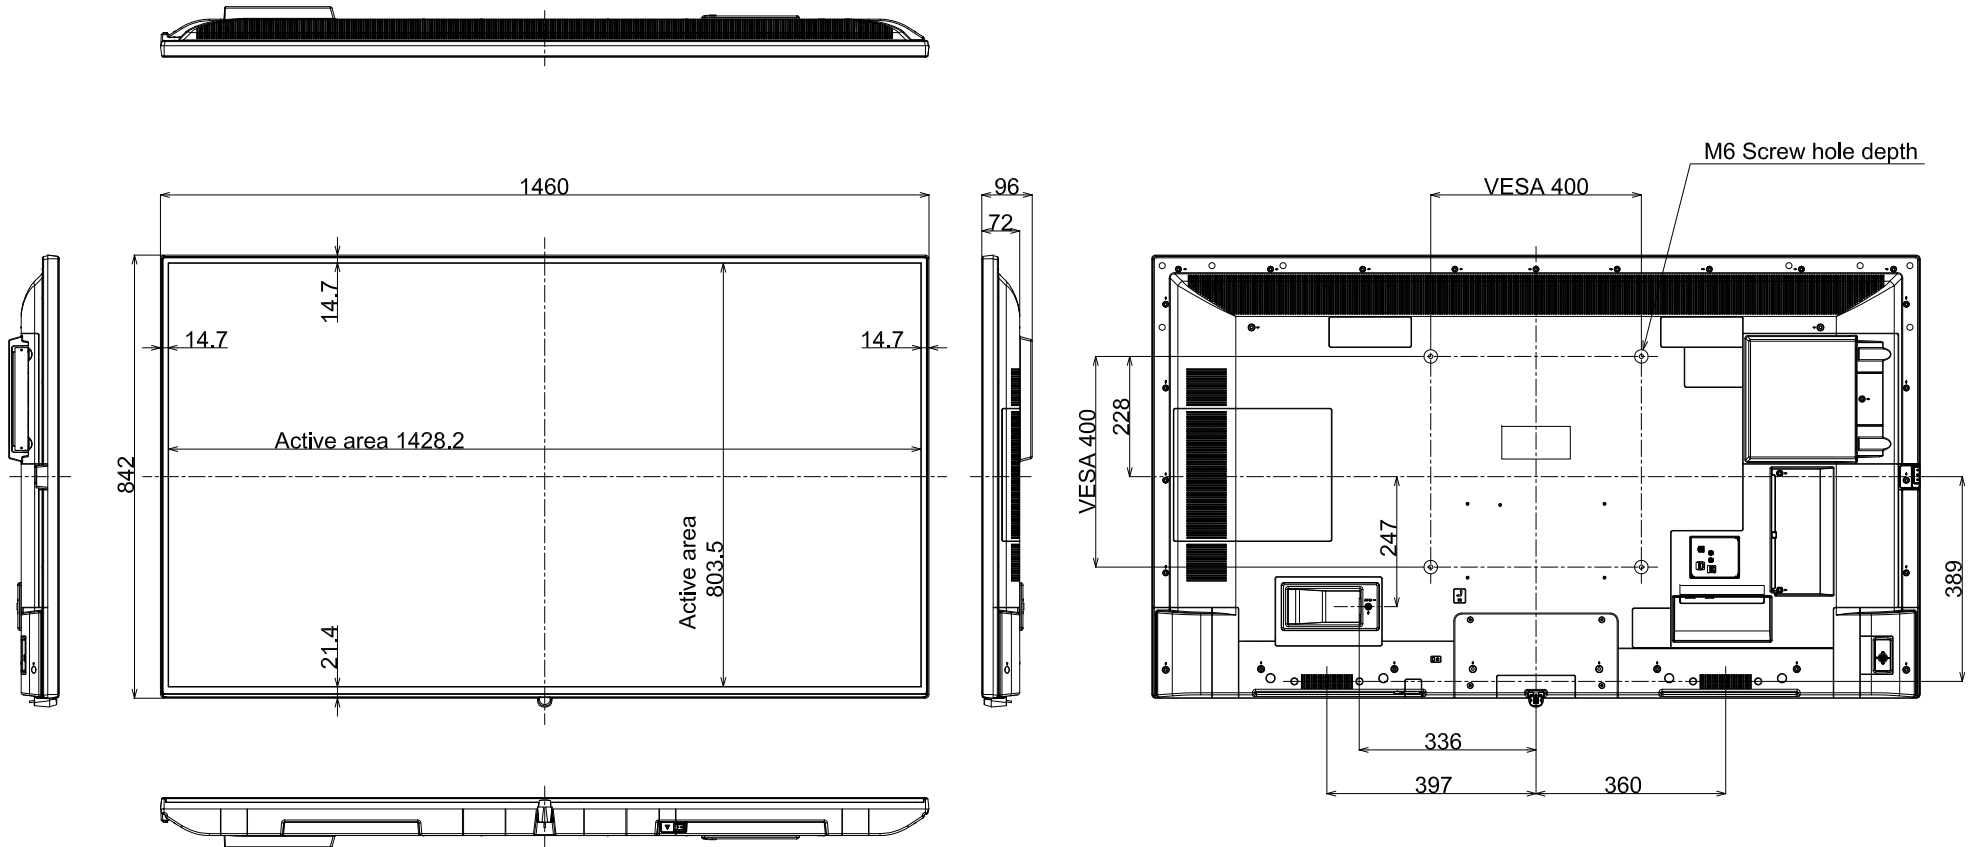

65-inch Class 4K UHD LCD Display

TH-65SQE1 (TENTATIVE)

28-July-2020
Unit : mm [inches]

Design and specification subject to change without notice.